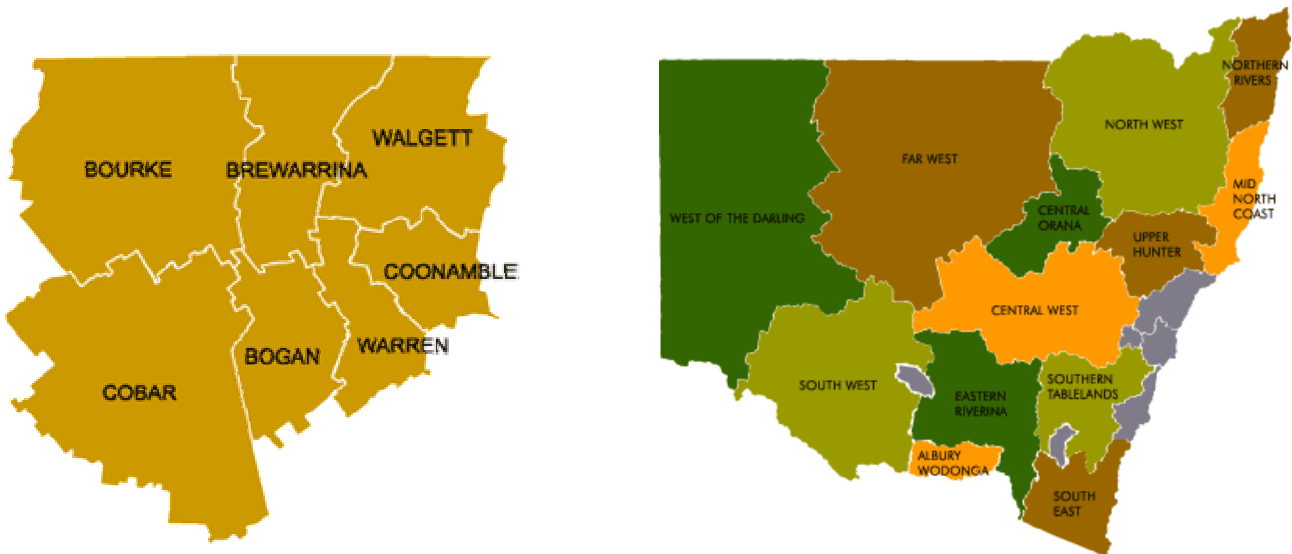

OUTBACK ARTS – traveling the region

The travel table* will give you an idea of the kind of travel distances and times you will experience in the Outback Arts region. We have included distances from locations in neighbouring regions also.

To travel safely you must be aware of road trains, livestock, wildlife like kangaroos, emus, and birds, feral animals like wild pigs, goats, and even horses. You should gain advice on safe driving in the outback from a qualified source.

LINKS:

Roads and Traffic Authority

<http://www.rta.nsw.gov.au/rulesregulations/internationalinterstate/driving.html>

Travel Mate 'Map Maker' – for travel times and distances, journey maps, sealed and unsealed roads etc.